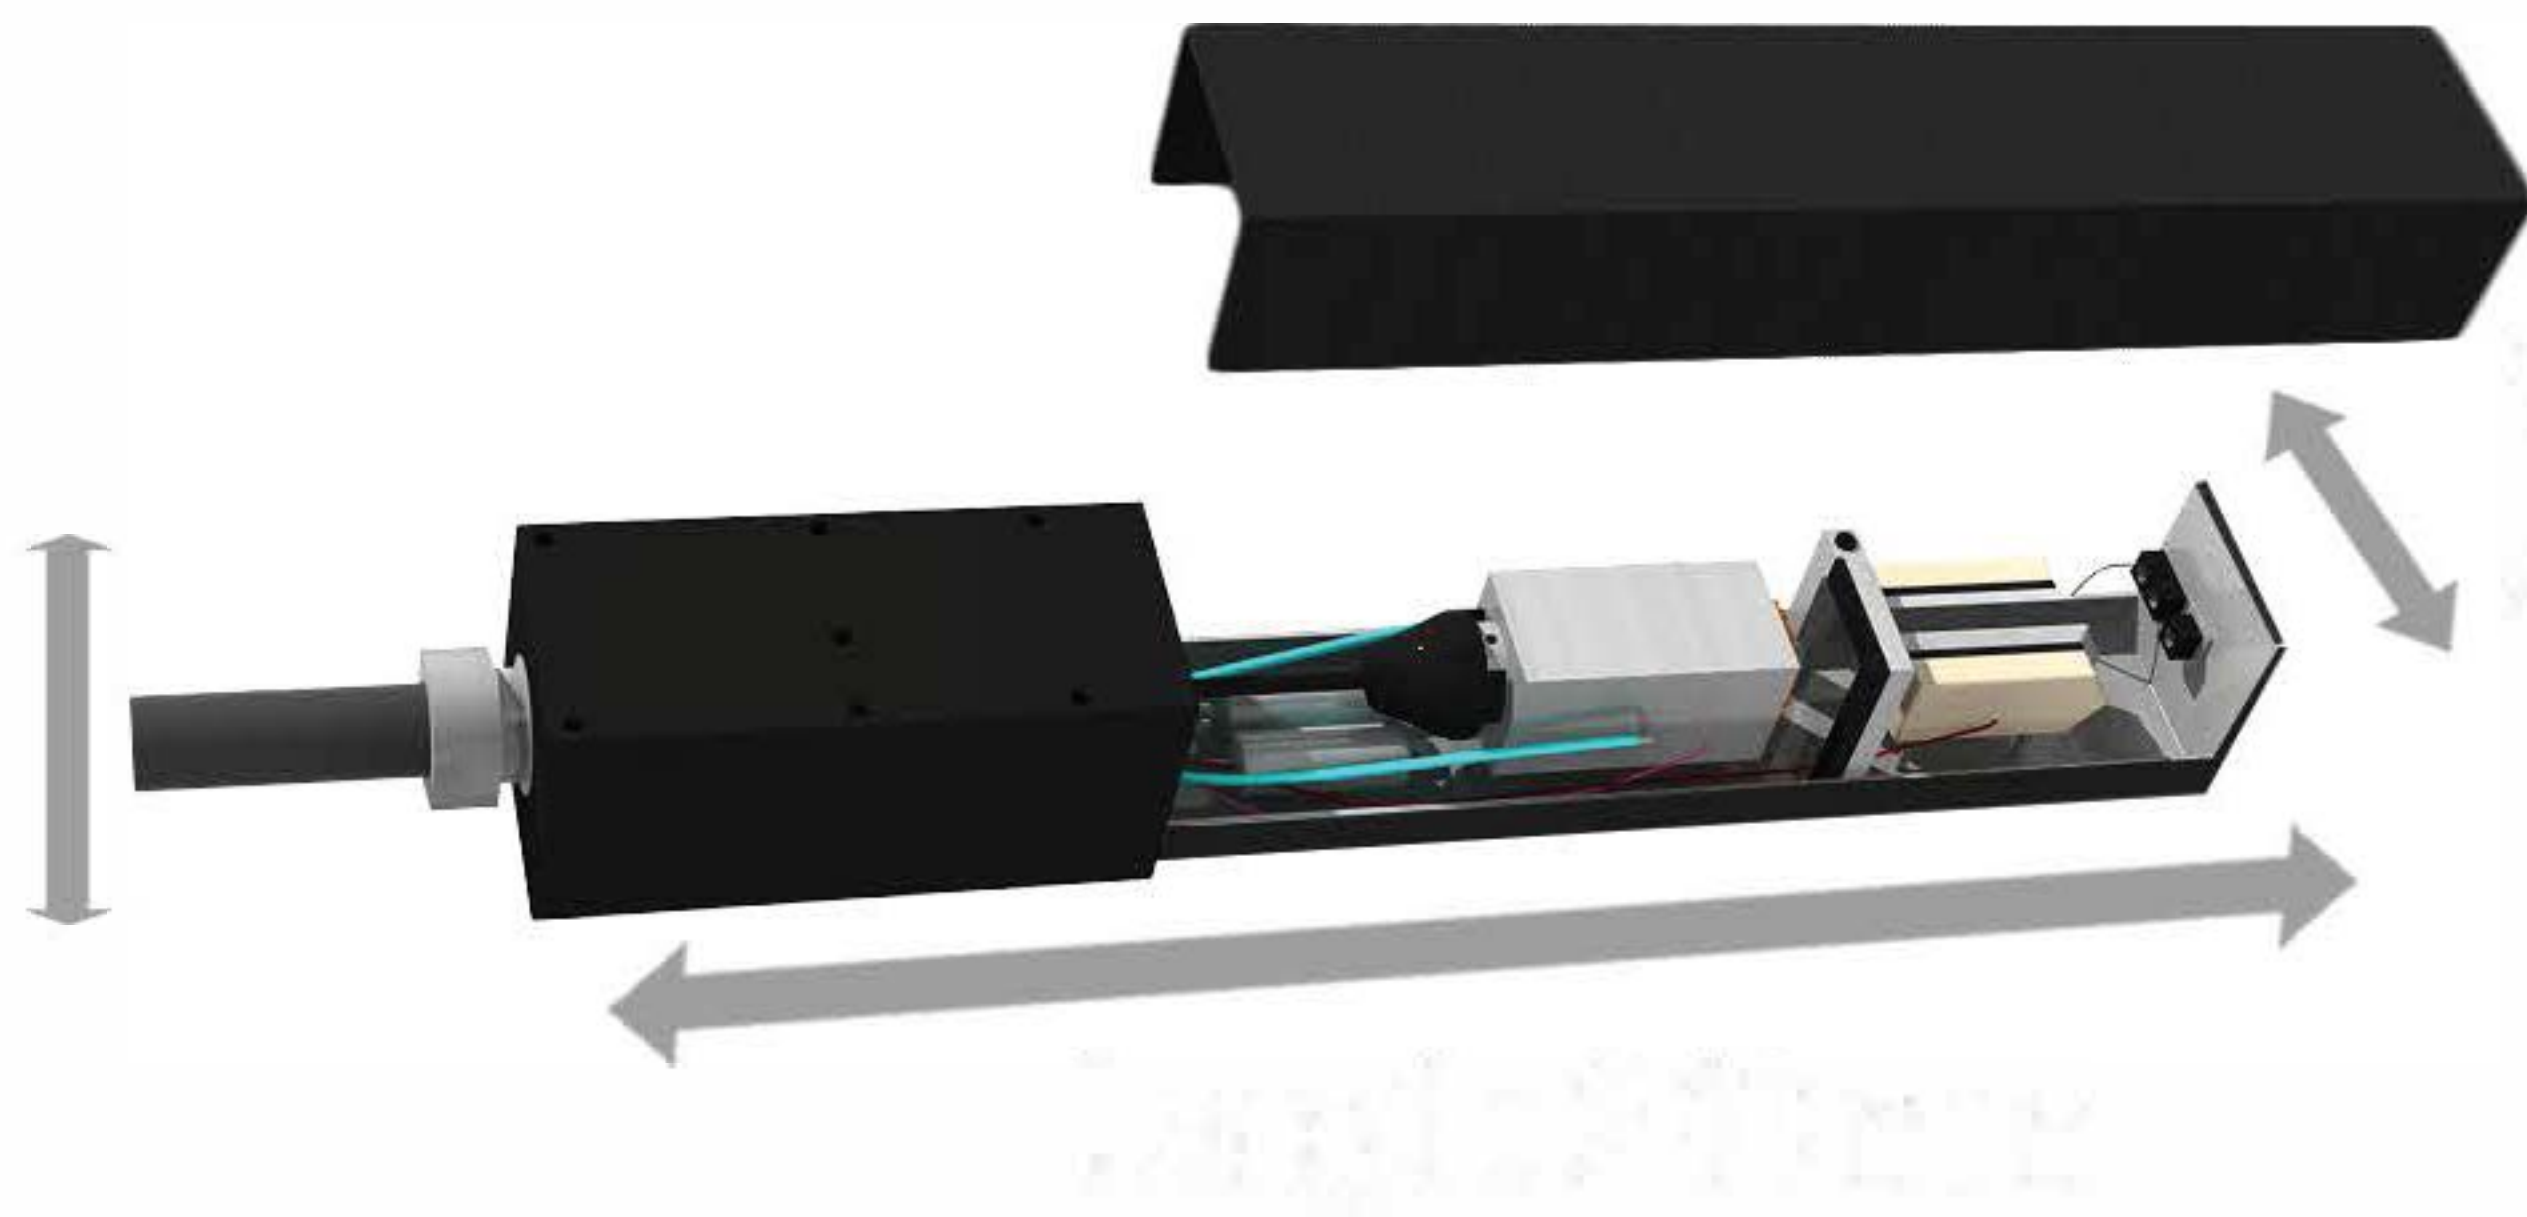

Technical Specifications

FamJet F500

Maximum height
1200 mm
Minimum height
1000 mm (with
2000 mm)

A
B
C

Standard dimensions
1200 mm (height)
1000 mm (width)
1000 mm (depth)

Weight
100 kg (approx.)

Printing speed
100 mm/s
100 mm/s
100 mm/s

Maximum
temperature
100°C (approx.)

Minimum
temperature
10°C (approx.)

Resolution
1920 x 1080 pixels

Standard dimensions
1200 mm (height)
1000 mm (width)
1000 mm (depth)

Weight
100 kg (approx.)

1000 mm

AM INNOVATIONS
1000 mm